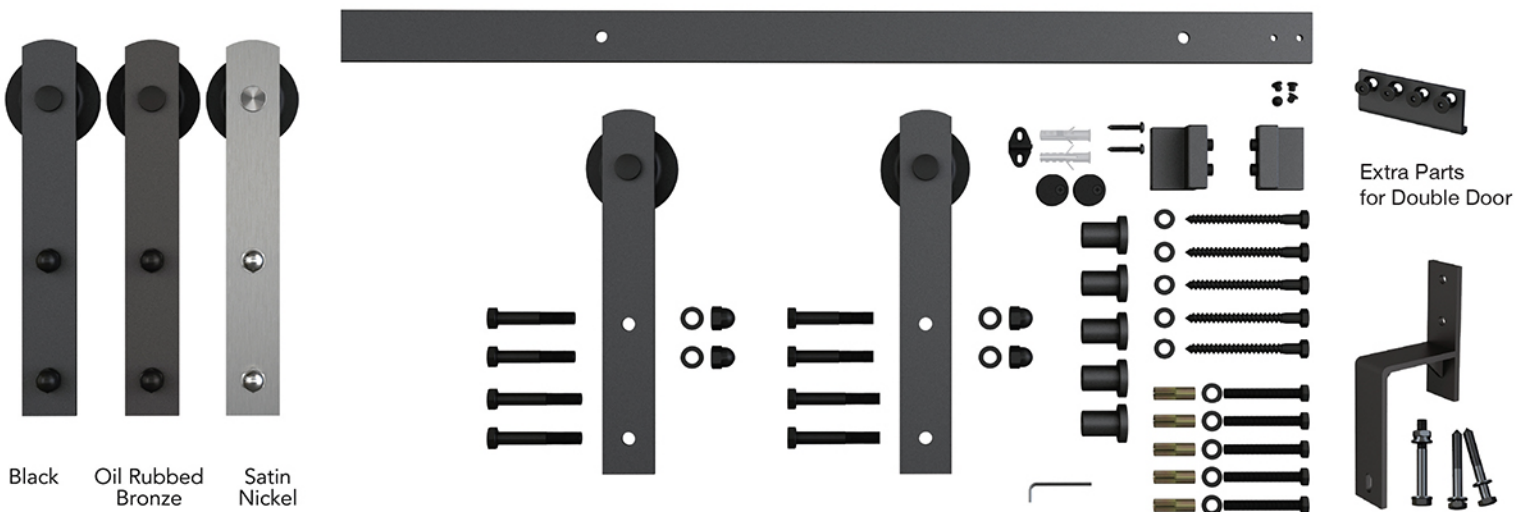

# BARN DOORS HARDWARE

An affordable way to spruce up any room while making the most of your living space. Our barn door hardware comes in 3 colors, Black, Oil Rubbed Bronze and Satin Nickel.

Black    Oil Rubbed Bronze    Satin Nickel